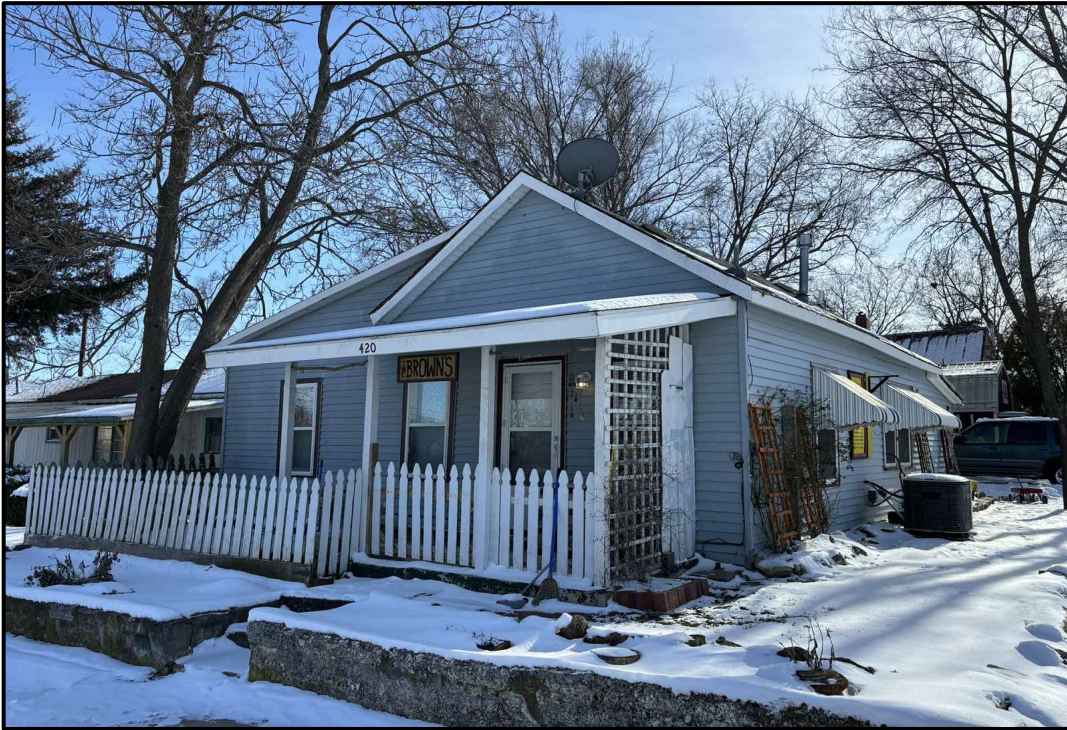

NEW LISTING

2 BEDROOMS, 1 BATH

420 MAIN, COTTONWOOD FALLS, CHASE CO, KANSAS

- 712 sq ft
- Built in 1890
- CH/CA
- 2 Bedrooms
- 1 Bath
- 12x24 and 11x24 Sheds

Description: Take a look at this cute 2 bedroom, 1 bath home located just a few blocks from downtown Cottonwood Falls! Built in 1890, this home offers 712 sq ft with a large eat-in kitchen, CH/CA, and a bonus room that needs finished. Outside you are greeted by a small stone retaining wall and a picket fence plus tons of extra storage with 2 large sheds. These sheds give you lots of options, extra storage, a "she-shed"/"man-cave" or craft area. Both have metal roofs and one has been partially finished. Come and see if life in the Flint Hills is for you!