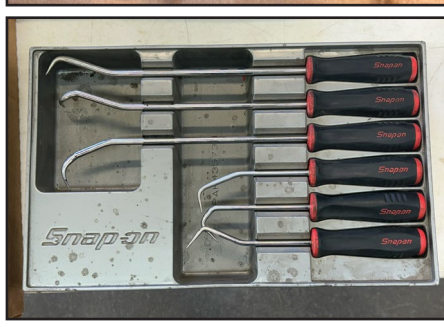

SNAP-ON & MAC TOOLS: Vintage Snap-On Tool box w/ Mac Rolling Cart (12 Drawer); SNAP-ON TOOLS (3/8" Impact Driver w/ 2 Batteries & Charger; 6-pc Radiator Pick Set; D-Tac Plus Battery Tester/ Charger on Cart (Like New); Soft Side Memory Saver 12 volt x2; Needle Nose Pliers x2; Nut Driver Set (w/ Soft Grip Handles); Specialty Wrenches; Torx 3/8"; Drivers x4 MM & SAE; Sockets 1/2" Impact 3/8" MM Set x2; 1/2" Drive SF80 Standard Handle Flex Head Ratchet; Allen Driver Set; Mallet Hammer x2; Hose Removal Tools 2pc; MM Stubby Wrench Set; Blue Point MM Wrench Set, 1/4" Socket Driver; Chisels; Slide Hammer; Mini Vac; Fuel Pressure Gauge Set; Auto Test Kit; Water Pump Tool; Rechargeable Ultraviolet Light; Ultraviolet Light x2; AC Injection Gun; Torque Wrench); NAPA TOOLS (Jump Starter Pack (Like New); Timing Light; Socket Set and Drivers); Gear Wrench Set MM; Air Tools; Blue Point Socket Magnet; Wobble Sockets 3/8" MM; NPT Impact Sockets Deep & Shallow 3/8"; Carlyle Impact Socket Set MM 1/2"; CR-MO Deep Impact Socket Set MM 1/2"; SK Deep and Shallow Socket Sets; 1/2" Proto Sockets; SK Stubby Wrench Set SAE; Evercraft Wrench Set MM & SAE; Mac Pick; SK Stubby Wrench Set MM; Heli Coil repair Kits; Evercraft Socket Sets; NPT Impact Wobble Set 3/8"; Kimball Drill Bit Set; Buffalo Gear Puller; Brake Tools; 3/8" Air Tools; Matco Screw Driver Set;