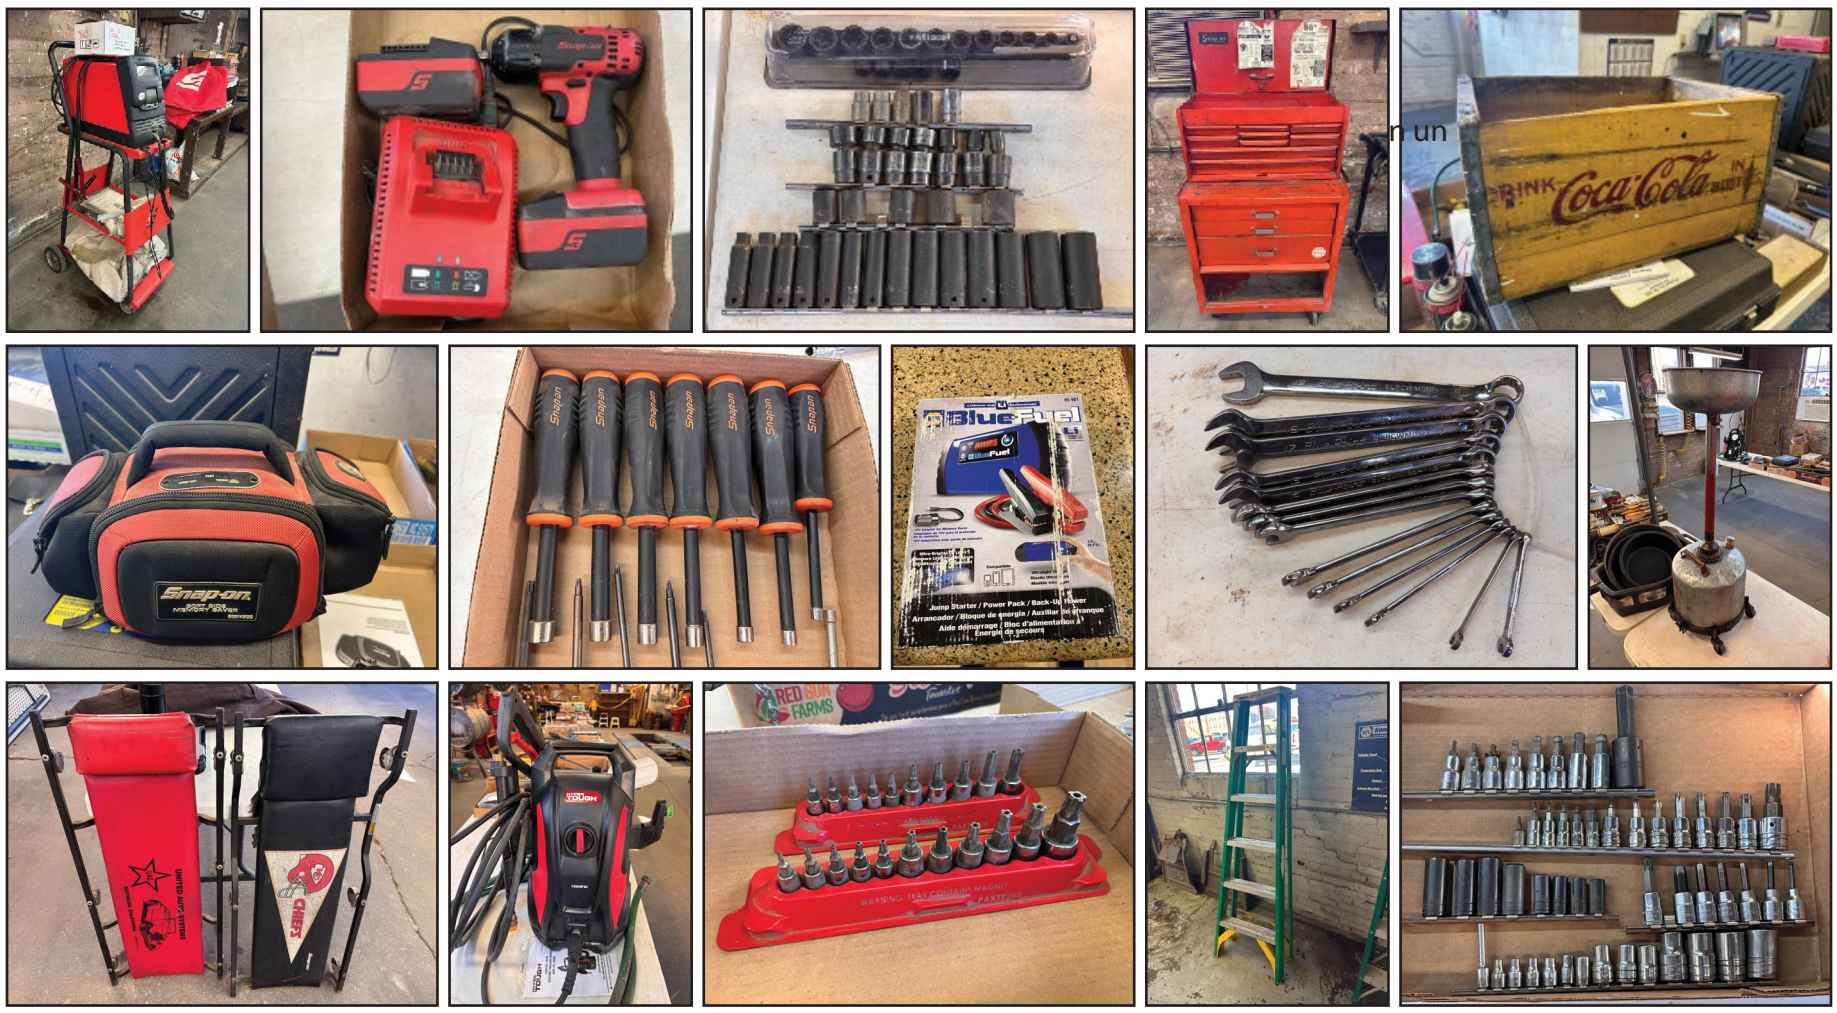

LIVE AUCTION

AUCTION

5:00 PM • THURSDAY, FEBRUARY 26, 2026

SELLER: Cliff's Super Service (Jesse Shaver)

AUCTION LOCATION: 115 E 5th Ave, Emporia, Kansas 66801

AUCTIONEER'S NOTE: Jesse and his family have been in business for over 87 years and in the transportation business for over a 100 years. To say that they have served our community would be an understatement. Come spend the evening with us inside his shop that is temperature controlled and will be a great night of selling his life's collection of tools and shop items.

SHOP ITEMS & MISC: Coca Cola Crate Emporia KS; Rubbermaid Shop Tool Cart; AC O-Ring Master Service Trays; Electrical Supplies Organizer; Wheel Nut Driver Set; Fuel System Parts; Cotter Pin Set; Washer Nut Organizer; Oil Plug Set; Transmission, Fuel and Coolant Disconnect Tools; Door Trim Organizer; Shrink Wrap Set; ZEP Oil Can Brake Wash Drum; Fuel Injector Cleaning Line System; Injector Harness Kit; Portable Ignition System; Creeper Dollies x2; Oil Drain Catch; Paint Brushes; Hyper Tough Power Washer; Rubber Cart; Cliff's Super Service Clothing & Jackets; DeWalt Angle Grinder; Misc Chain; Orbital Waxer; KD Dial Indicator; Misc Office Supplies; Windshield Wipers; Fuel Injection Kit; Oil Funnels; Air Hammer; Calipers; Lug Nuts; Wheel Stud Installer; Misc Yard Tools; Belt Sizer; Misc Pocket Knives; Misc Oil, Cleaners, Lubes; Chimney Sweep; Refrigerator Diagnostic; Battery Connectors; Fuel Cans; Step Stool; 6' Fiberglass Ladder; US Car Ramps;