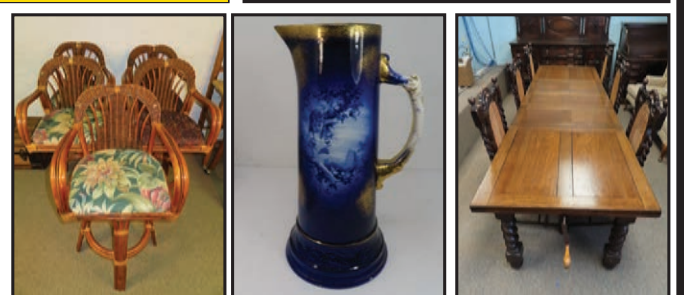

ONLINE ONLY AUCTION

AUCTION

Bidding is OPEN now and will begin to close at
2:00 PM • TUESDAY, 10/25/2022
Property of the late Kate Armstrong

AUCTION LOCATION: 401 Maple, Cottonwood Falls, KS 66845

AUCTIONEER'S NOTE: This is an **ONLINE ONLY AUCTION** w/ over 475 lots. Kate enjoyed collecting over the years, especially Victorian items. As you will see she had a great eye and collected some really nice pieces! Come and take a look at some of these one-of-a-kind treasures! Go to our website for a link to bid online.

FURNITURE: Ornate Oak Barley Twist Leg Buffet; Ornate Oak Barley Twist Leg Table w/ 6 Chairs; 6-pc Wicker Patio Set; Misc Side, End, Pedestal Tables; 6 Bamboo Rattan Folding Chairs; 2 White Wicker Chairs, Table; Small Wicker Rocker, End Table; Wrought Iron Wall Planters; Misc Easels; Large Ornate Gold Mirror; Ornate Frame w/ Canvas; Wrought Iron Sette; Flat Top Trunk; Bamboo Wicker Swivel Bar Stools; Four Rolling Bar Stools; Ornate Organ Stool w/ Back; Marble Plant Stand; Camel Back Trunk; Ornate Victorian Mirror; Ornate Rugs; Roll Top Desk - The Lebus Desk; Pair of Wingback Chairs; Oak Curio Cabinet w/ Claw Feet, Johnsons & Sons; Dresser w/ Marble Top; Blue Leather Couch Hide-a-bed; La-Z-Boy Sleeper Couch; Victorian Writing Table; Ornate Dresser w/ Glove Boxes; Ornate Chest of Drawers; Grand Father Clock; Ice Cream Parlor Table & Chairs; Four Post Bed w/ Mattress;