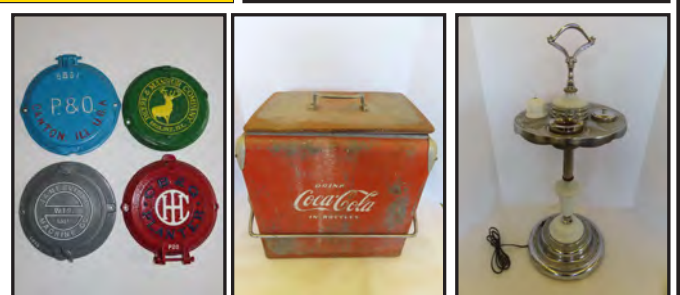

FURNITURE: Square Brand Oak Dresser and Mirror; Oak Dresser and Mirror; Oak Vanity Dresser; Corner Shelf; Washstand and Pitcher; Tiki Type Square Glass Topped Table; Oak Hand Crank Phone

MISC: Macintosh 512K Computer, Keyboard, Bag, and Cords M0110; Macintosh SE, Keyboard, Mouse, and Cords; Apple Image Writer II; Packard Bell Monitor and Keyboard and Legend 223 Plus; Apple Hyper Card, Utilities, Macintosh SE Users Guides; Aldus Page Maker Manuals; Microsoft Word, Activision, and Music Books; Imagine Software and Polaroid 2S/2D; Macintosh Macwrite, Page Maker

TERMS: Full Terms Available Online. 10% buyer's premium for online bidding. Final terms take precedence over advertisements. All sales are final, there are no refunds, exchanges, or refusals, all sales are final. Terms and conditions constitute a CONTRACT between you, the bidder, and the auction company. Do not submit any bids unless you understand and agree to all terms and conditions online. It's the responsibility of the buyer to inspect all items online prior to bidding, you make your own judgements and bid accordingly.

PREVIEW
Monday, 03/06/2023
from 5:00 - 6:00pm
PICKUP
Thursday, 03/09/2023
from noon - 6pm